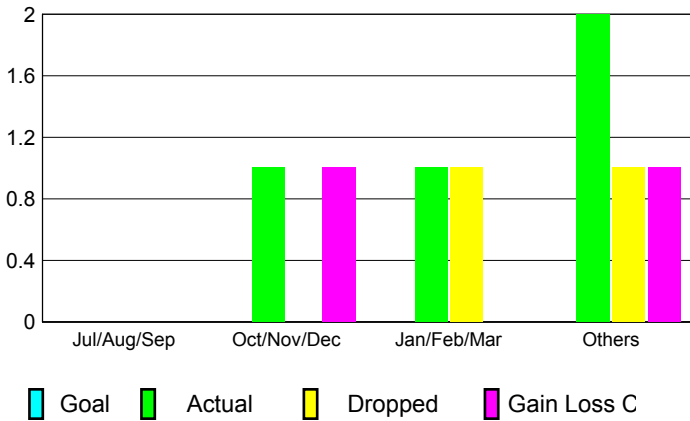

2012-2013 GMT Reports for District (or Undistricted) **District LC 3**

GMT: **Ricardo Shoiti Komatsu**

Location: **BRAZIL**

GMT CA: **3**

CLUBS

Month	New Club Goal	Actual New Clubs	Actual Dropped Clubs	Gain/Loss of Clubs
2012-2013				
Jul/Aug/Sep		0	0	0
Oct/Nov/Dec		1	0	1
Jan/Feb/Mar		1	1	0
Apr/May/Jun		2	1	1
Totals		4	2	2

Club Results 2012-2013
Goal, New, Dropped, Gain/Loss

YTD Status Quo Clubs 2012-2013

Status Quo Clubs Compared to Status Quo Members

Club Gain/Loss 2012-2013

MEMBERSHIP

Month	Net Memb Goal	Actual New Memb	Actual Dropped Memb	Gain/Loss of Memb
2012-2013				
Jul/Aug/Sep		17	29	-12
Oct/Nov/Dec		82	45	37
Jan/Feb/Mar		80	62	18
Apr/May/Jun		155	118	37
Totals		334	254	80