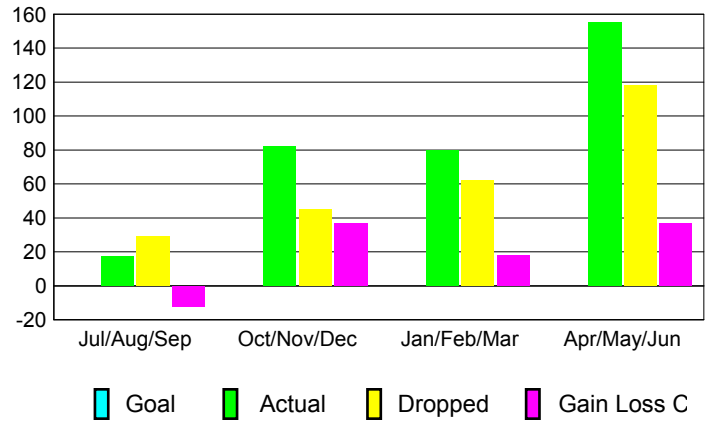

Club Results 2012-2013
Goal, New, Dropped, Gain/Loss

YTD Status Quo Clubs 2012-2013

Status Quo Clubs Compared to Status Quo Members

Club Gain/Loss 2012-2013

MEMBERSHIP

Month	Net Memb Goal	Actual New Memb	Actual Dropped Memb	Gain/Loss of Memb
2012-2013				
Jul/Aug/Sep		17	29	-12
Oct/Nov/Dec		82	45	37
Jan/Feb/Mar		80	62	18
Apr/May/Jun		155	118	37
Totals		334	254	80

Membership Results 2012-2013
Goal, New, Dropped, Gain/Loss

Gender Comparison 2012-2013

Membership Gain/Loss 2012-2013