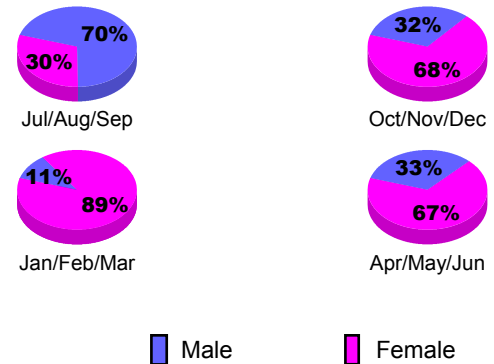

Club Results 2012-2013
Goal, New, Dropped, Gain/Loss

YTD Status Quo Clubs 2012-2013

Status Quo Clubs Compared to Status Quo Members

Club Gain/Loss 2012-2013

MEMBERSHIP

Month	Net Memb Goal	Actual New Memb	Actual Dropped Memb	Gain/Loss of Memb
2012-2013				
Jul/Aug/Sep		17	29	-12
Oct/Nov/Dec		82	45	37
Jan/Feb/Mar		80	62	18
Apr/May/Jun		155	118	37
Totals		334	254	80

Membership Results 2012-2013
Goal, New, Dropped, Gain/Loss

Gender Comparison 2012-2013

Membership Gain/Loss 2012-2013